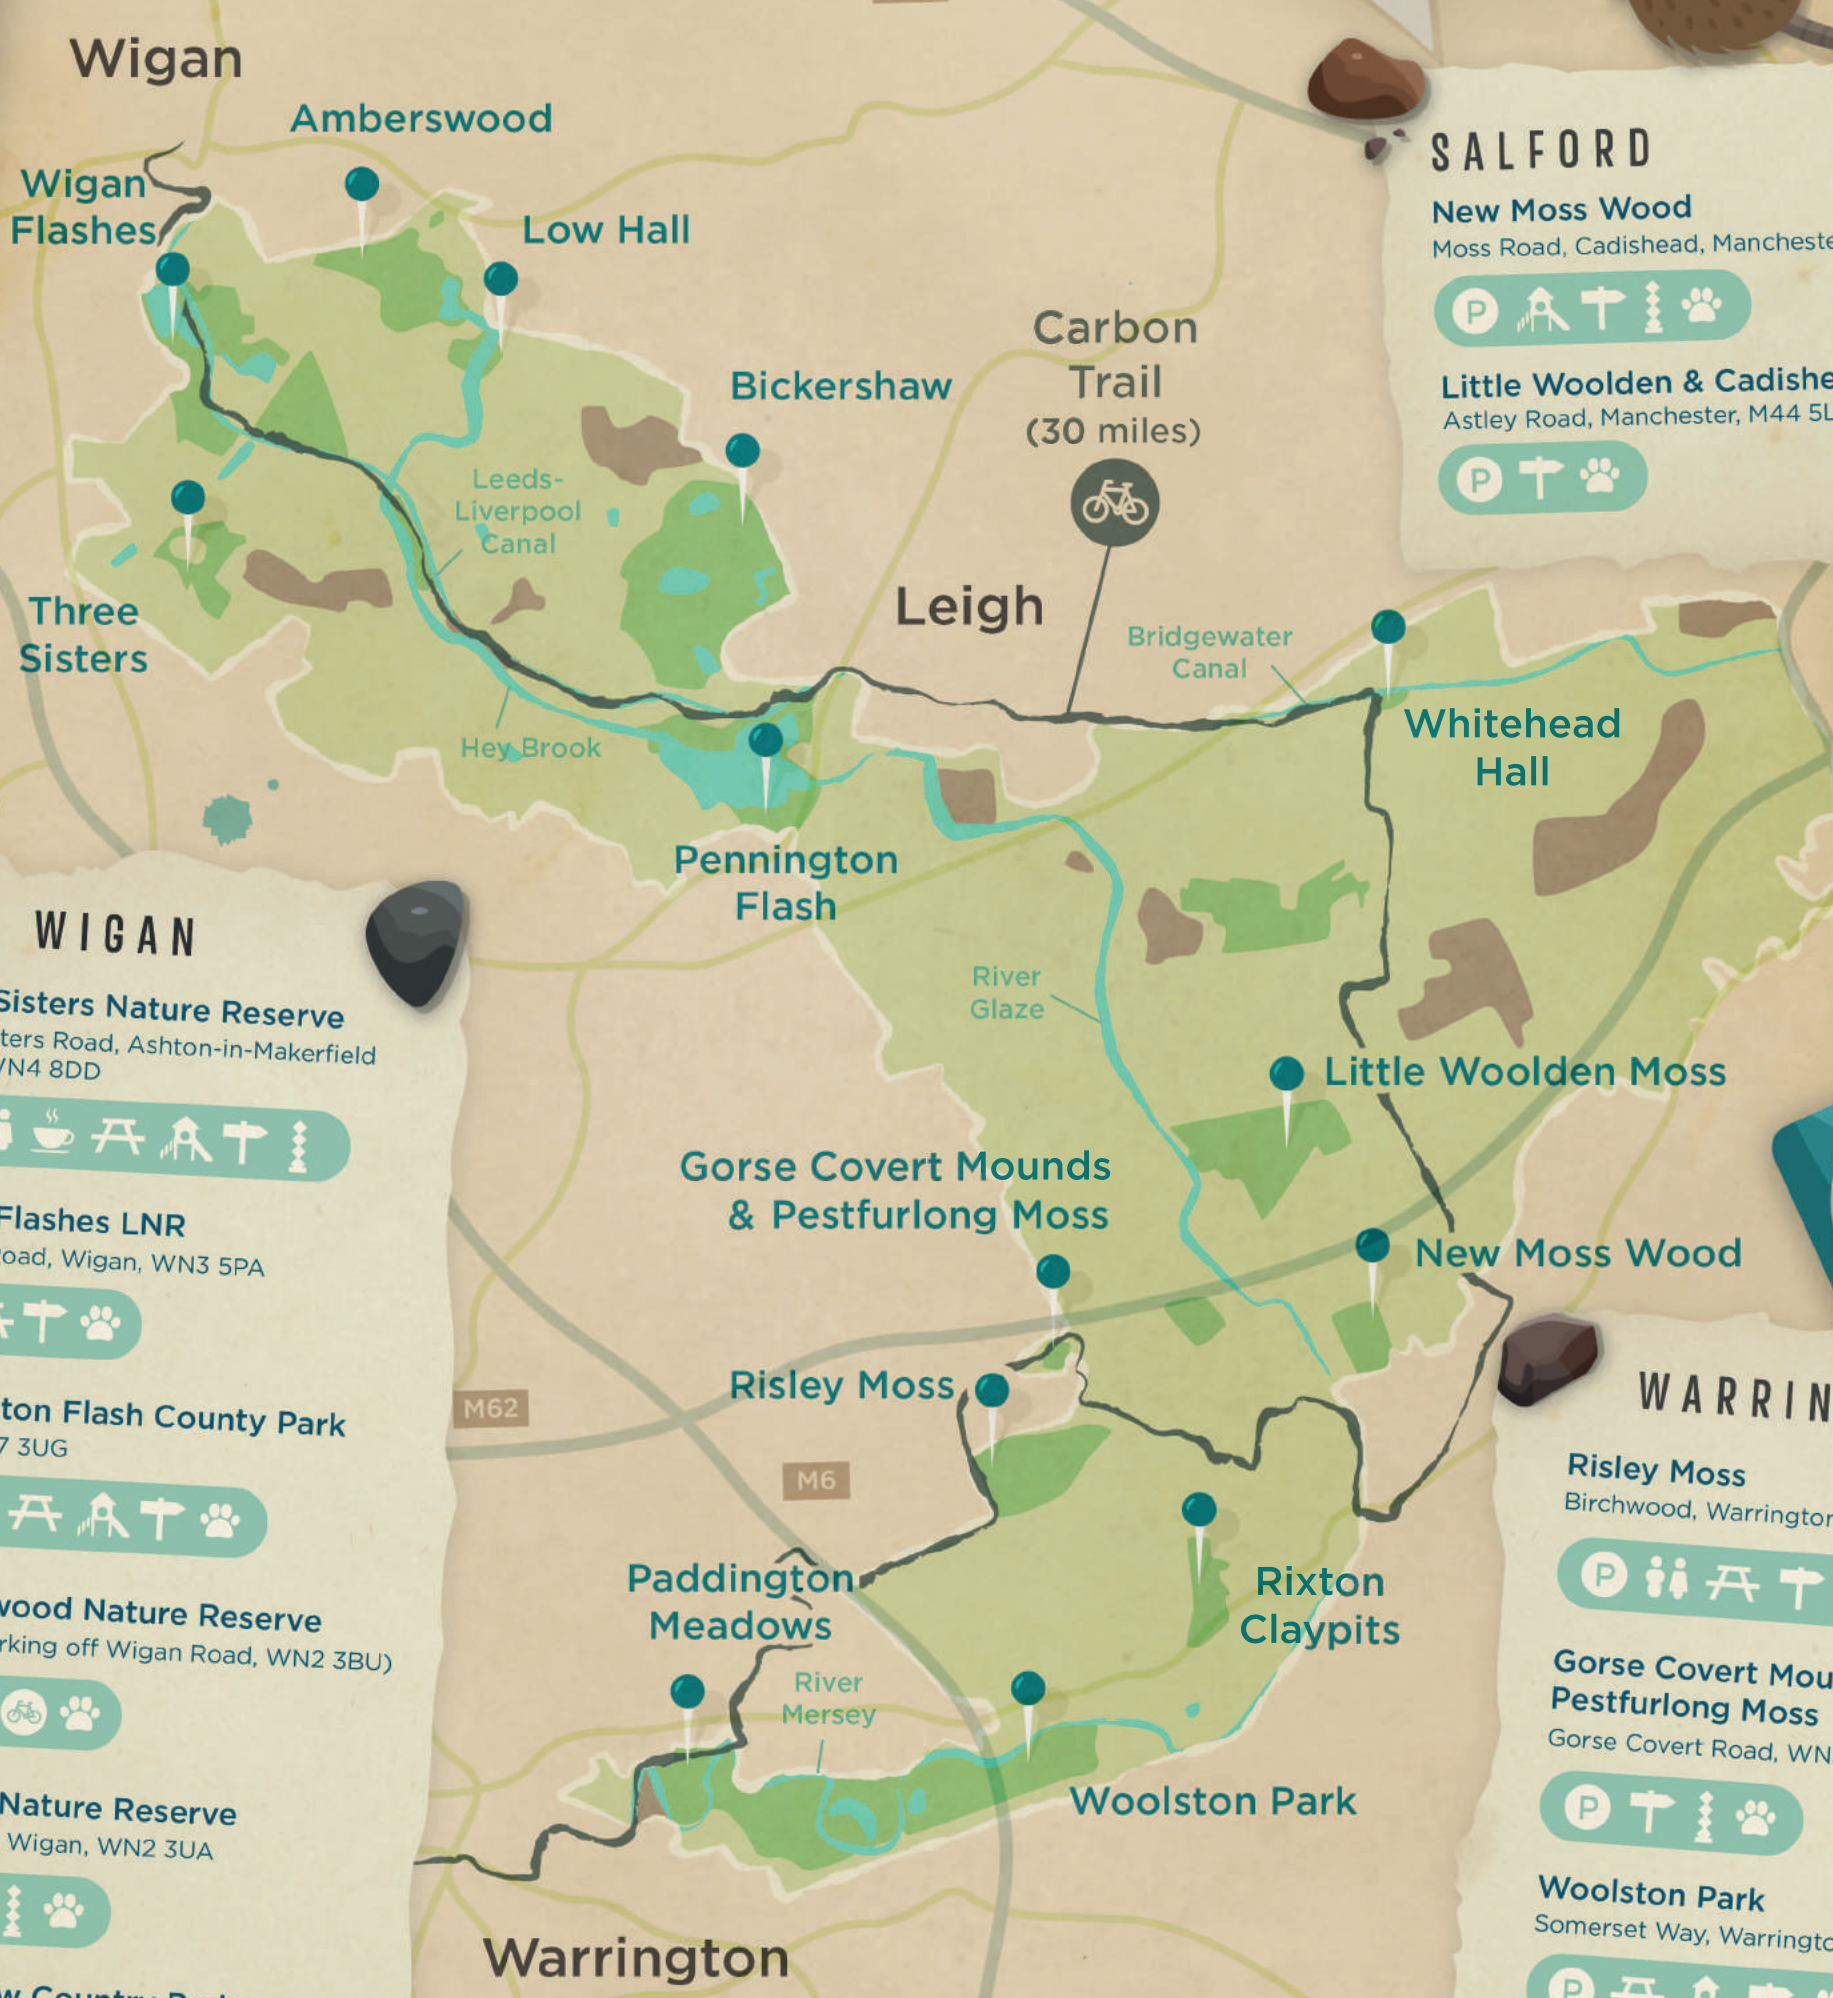

LANDSCAPE ADVENTURERS

SALFORD
New Moss Wood
 Moss Road, Cadishead, Manchester, M44 5JT
 [P] [A] [T] [S] [Paw]

Little Woollen & Cadishead Moss
 Astley Road, Manchester, M44 5LR
 [P] [T] [Paw]

WIGAN

Three Sisters Nature Reserve
 Three Sisters Road, Ashton-in-Makerfield
 Wigan, WN4 8DD
 [P] [A] [T] [S] [Paw]

Wigan Flashes LNR
 Welham Road, Wigan, WN3 5PA
 [P] [A] [T] [Paw]

Pennington Flash County Park
 Leigh, WN7 3UG
 [£] [A] [T] [S] [Paw]

Amberswood Nature Reserve
 Hindley (Parking off Wigan Road, WN2 3BU)
 [P] [T] [Bike] [Paw]

Low Hall Nature Reserve
 Platt Bridge, Wigan, WN2 3UA
 [P] [T] [S] [Paw]

Bickershaw Country Park
 Leigh (Parking off Edna Road, WN7 5ES,
 and off Smiths Lane, WN2 4XS)
 [P] [T] [Paw]

Whitehead Hall Meadows
 Astley, Manchester, M29 7JE
 [P] [T] [Paw]

Paddington Meadows
 Wilkinson Ave, Warrington, WA1 3LU
 [P] [A] [T] [Paw]

Rixton Claypits
 Moat Lane, Rixton, Warrington, WA3 6EE
 [P] [A] [T] [S] [Paw]

[P]	[A]	[T]	[S]	[Cup]	[A]
Free Parking	Toilets	Sculptures	Café	Playground	
[£]	[A]	[T]	[Bike]	[Paw]	
Pay & Display	Picnic Benches	Trail Routes	Cycling Route	Dogs OK on a lead	